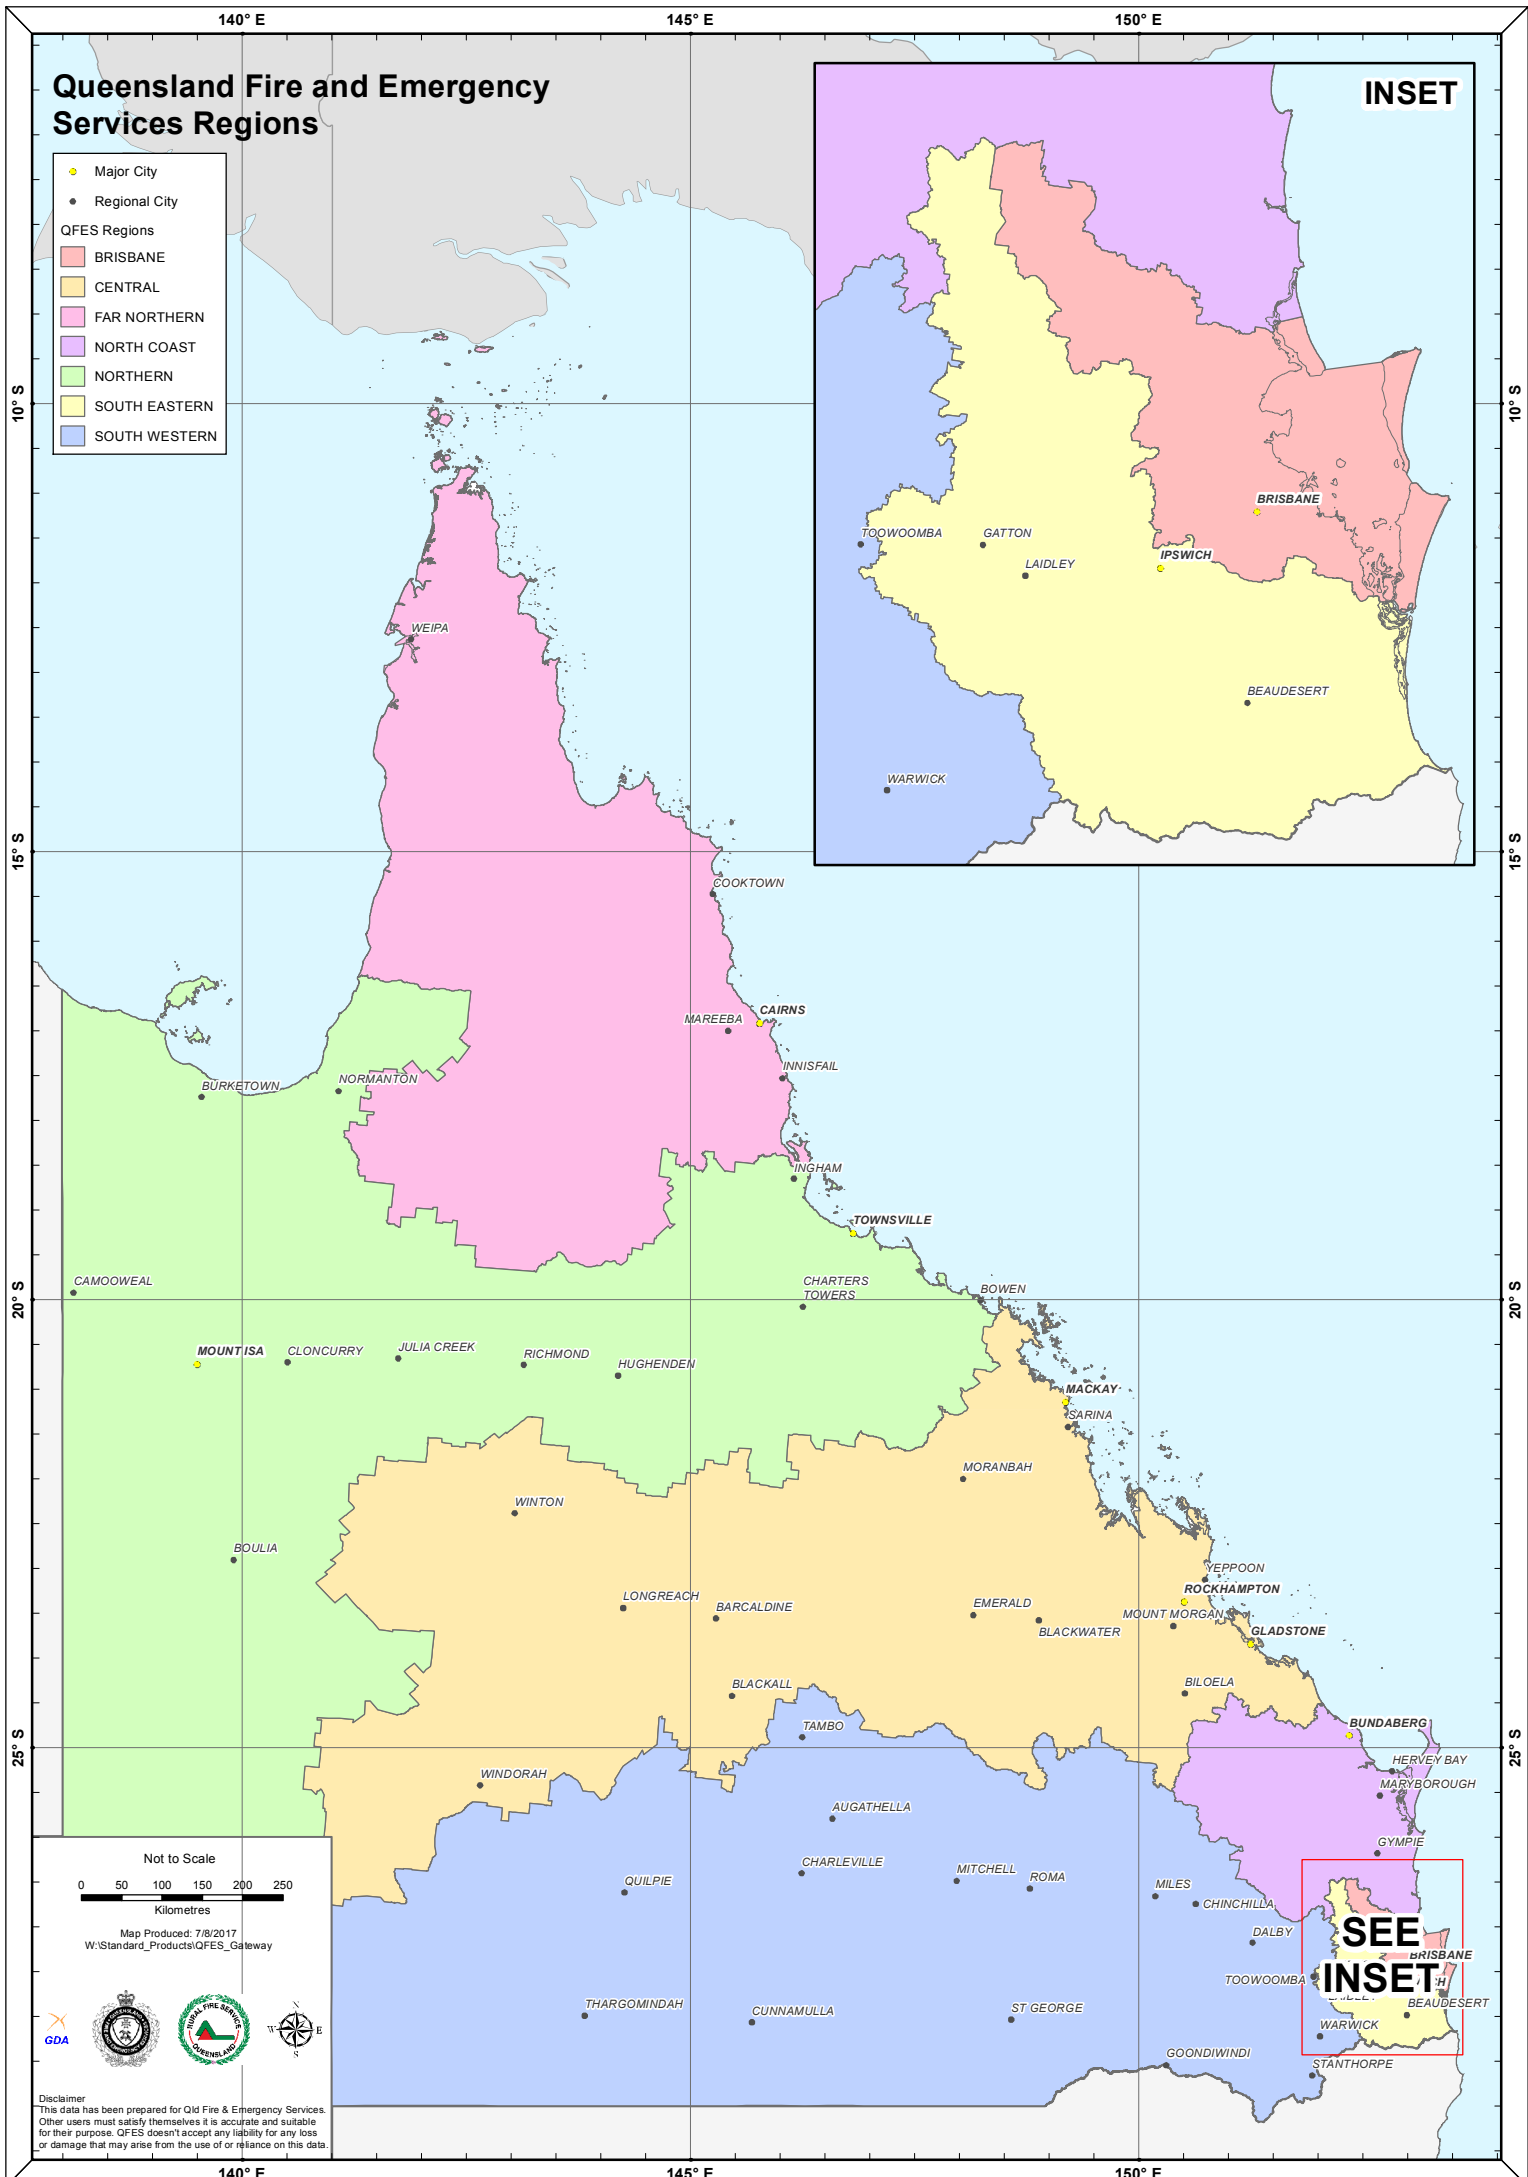

Queensland Fire and Emergency Services Regions

1. Major City
   - Regional City
2. QFES Regions
3. BRISBANE
   - CENTRAL
   - FAR NORTHERN
   - NORTH COAST
   - NORTHERN
   - SOUTH EASTERN
   - SOUTH WESTERN

INSET

Not to Scale

SEE INSET