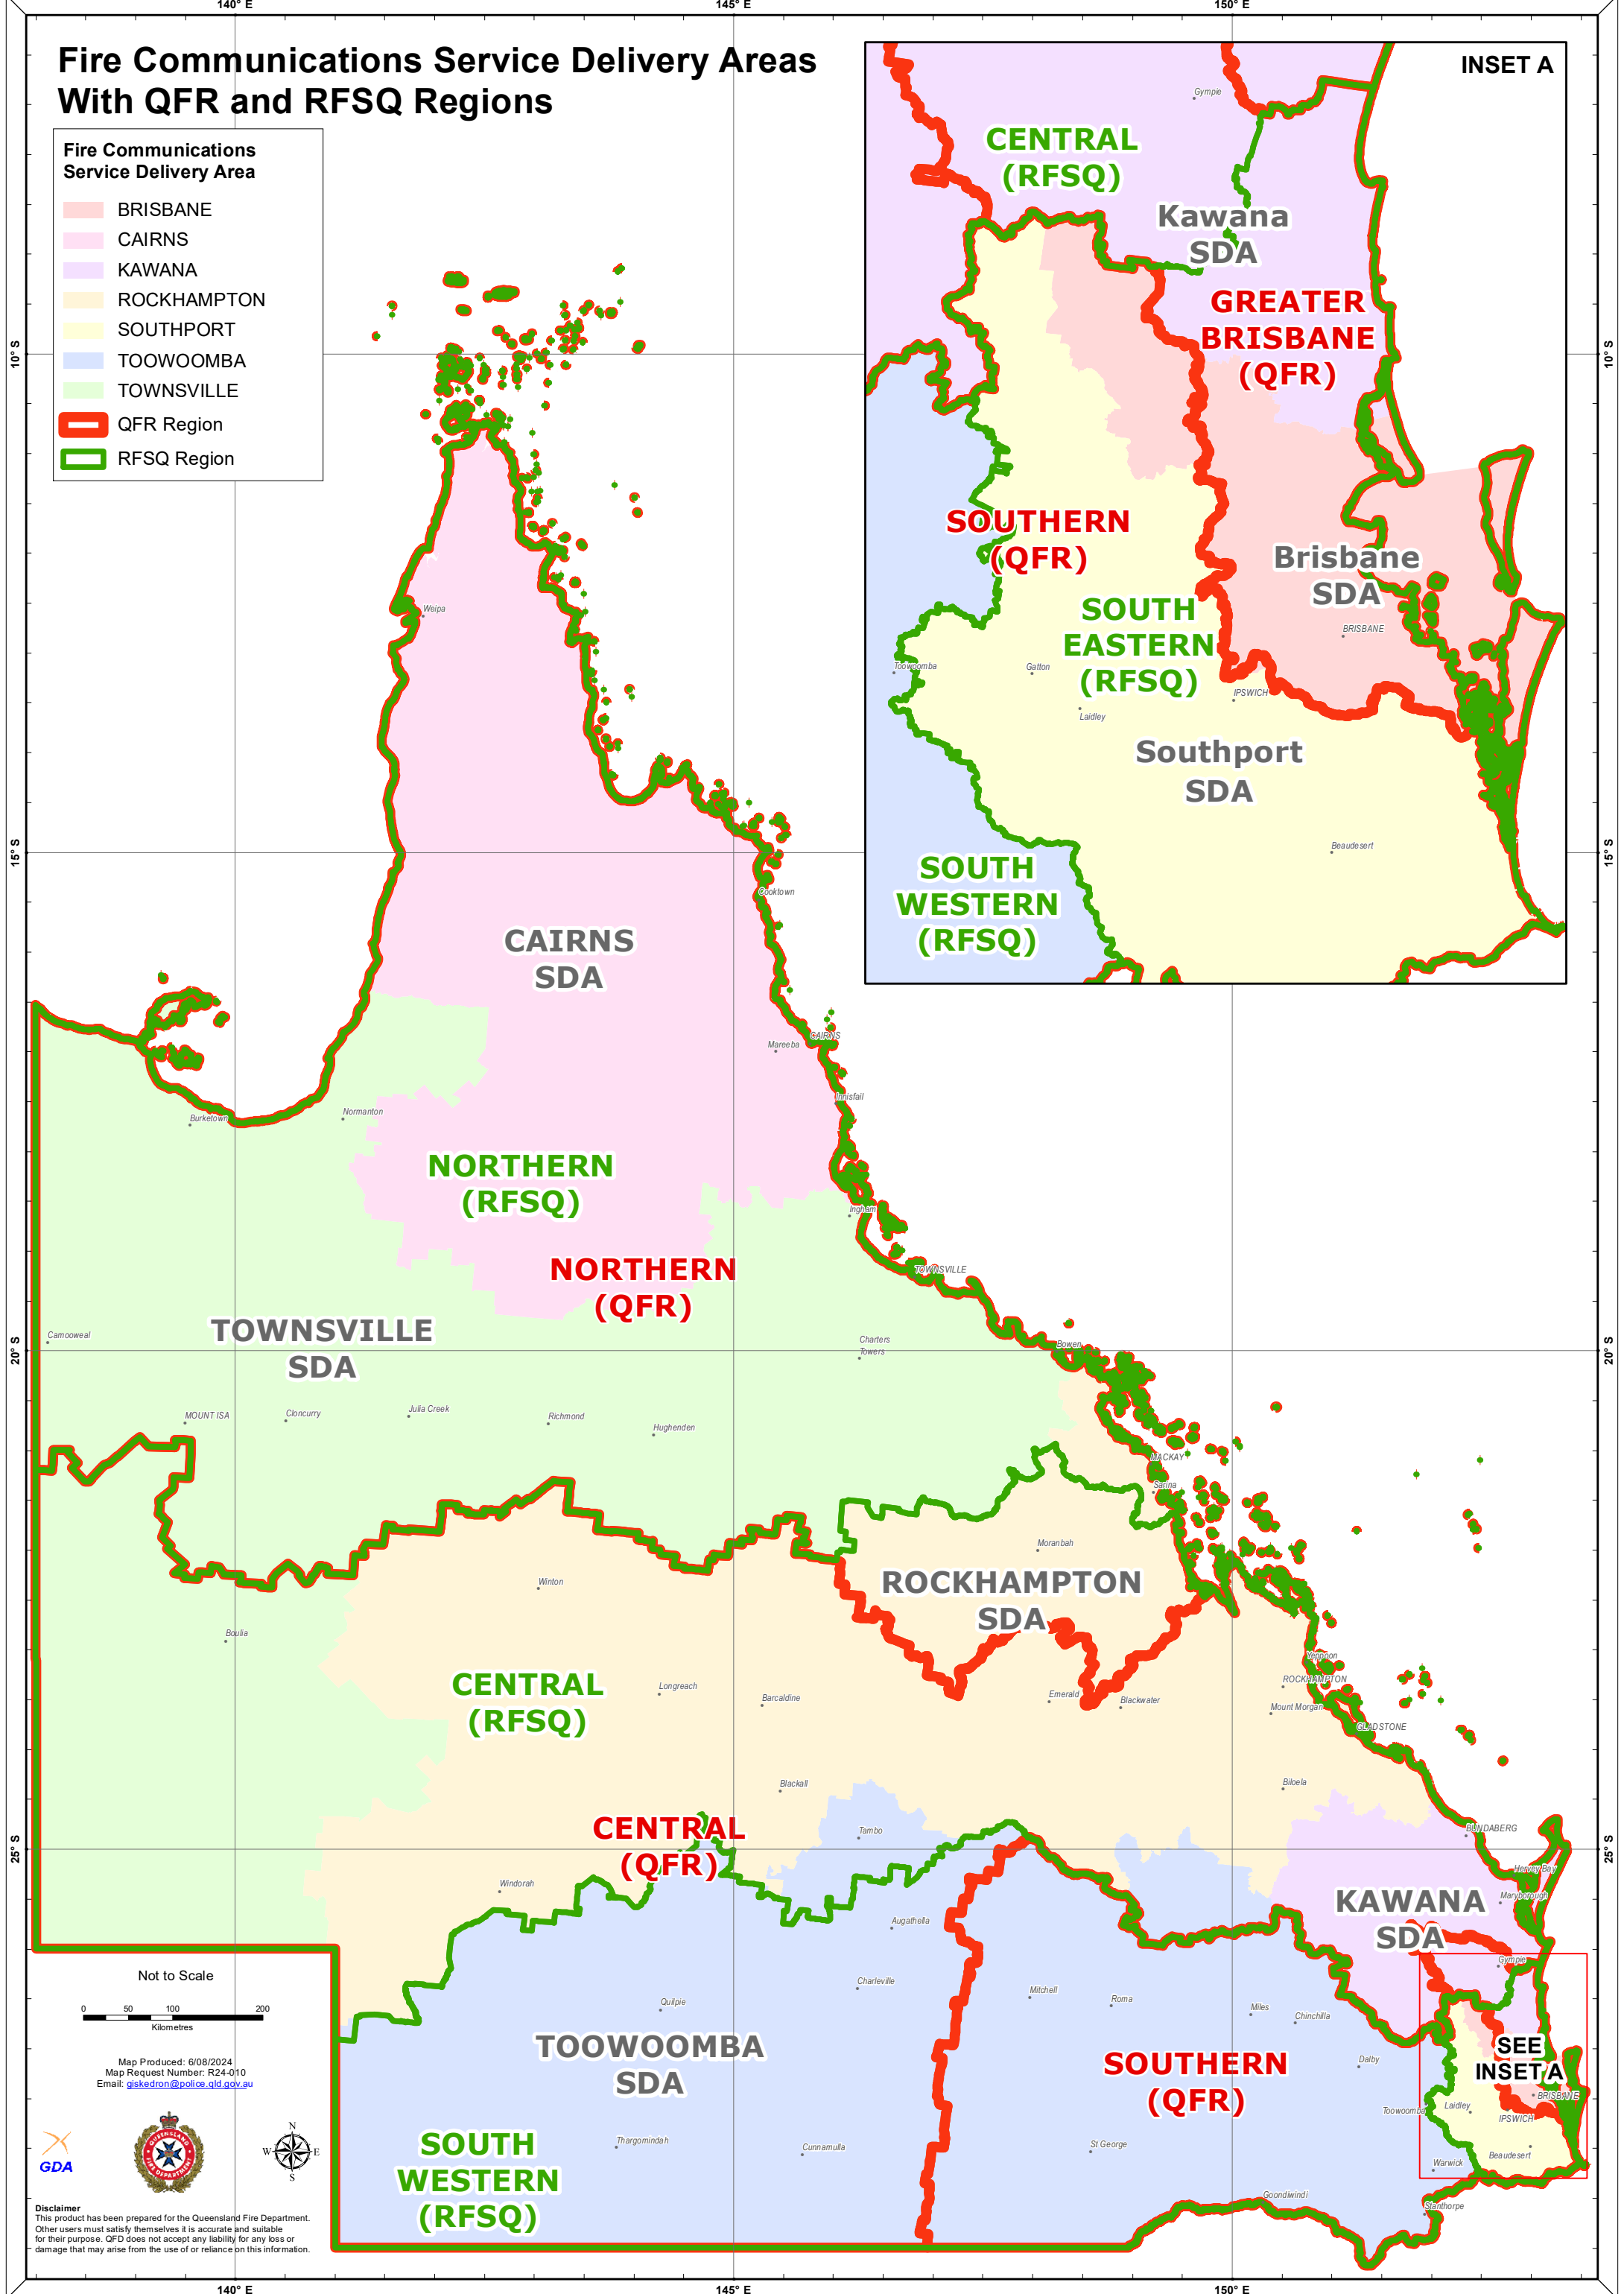

Fire Communications Service Delivery Areas With QFR and RFSQ Regions

Fire Communications Service Delivery Area

- BRISBANE
- CAIRNS
- KAWANA
- ROCKHAMPTON
- SOUTHPORT
- TOOWOOMBA
- TOWNSVILLE
- QFR Region
- RFSQ Region

INSET A

CENTRAL (RFSQ)

Kawana SDA

GREATER BRISBANE (QFR)

Brisbane SDA

SOUTHERN (QFR)

SOUTH EASTERN (RFSQ)

Southport SDA

SOUTH WESTERN (RFSQ)

Not to Scale

0 50 100 200
Kilometres

Map Produced: 6/08/2024
Map Request Number: R24-010
Email: giskedron@police.qld.gov.au

Disclaimer
This product has been prepared for the Queensland Fire Department. Other users must satisfy themselves it is accurate and suitable for their purpose. QFD does not accept any liability for any loss or damage that may arise from the use of or reliance on this information.